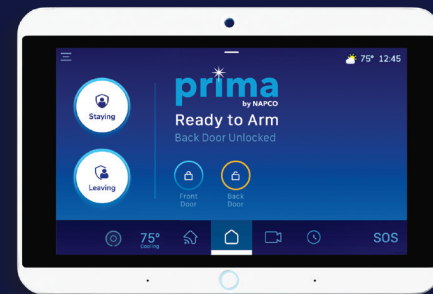

# prima

by NAPCO

The All-in-One Smart Panel You Asked For  
**A FULL LINE OF SECURITY & SMART HOME PRO OPTIONS**

## HD Video Wireless Doorbell